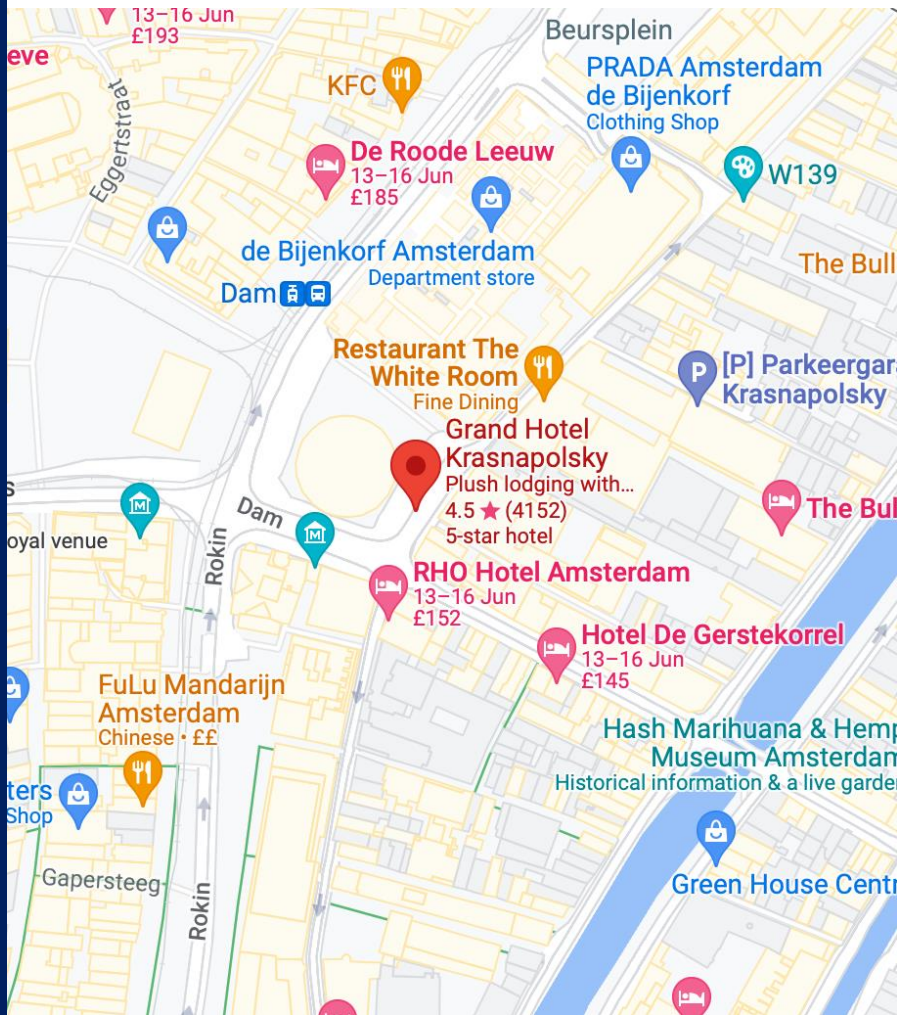

# THE CONFERENCE VENUE

## ADDRESS

GRAND HOTEL  
KRASNAPOLSKYDAM  
9, 1012 JS,  
AMSTERDAM, THE  
NETHERLANDS

The hotel is located in the heart of Amsterdam's characteristic historical centre with a view of the Royal Palace. Trendsetting shopping streets are around the corner, as well as museums like Anne Frank House and Rijksmuseum. Amsterdam Central Station is a seven minute walk away and bus and tram stops are just around the corner.

# TRANSPORT LINKS

Closest train stations include – Amsterdam Central (8 min walk)

Click [here](#) for full map

# LOCAL HOTELS

**ANANTARA GRAND HOTEL  
KRASNAPOLSKY AMSTERDAM**

**€349 PN**    [BOOK HERE](#)

**RADISSON BLU HOTEL, AMSTERDAM CITY CENTER**

**€275 PN**    [BOOK HERE](#)

**HOTEL DIE PORT VAN CLEVE**

**€210 PN**    [BOOK HERE](#)